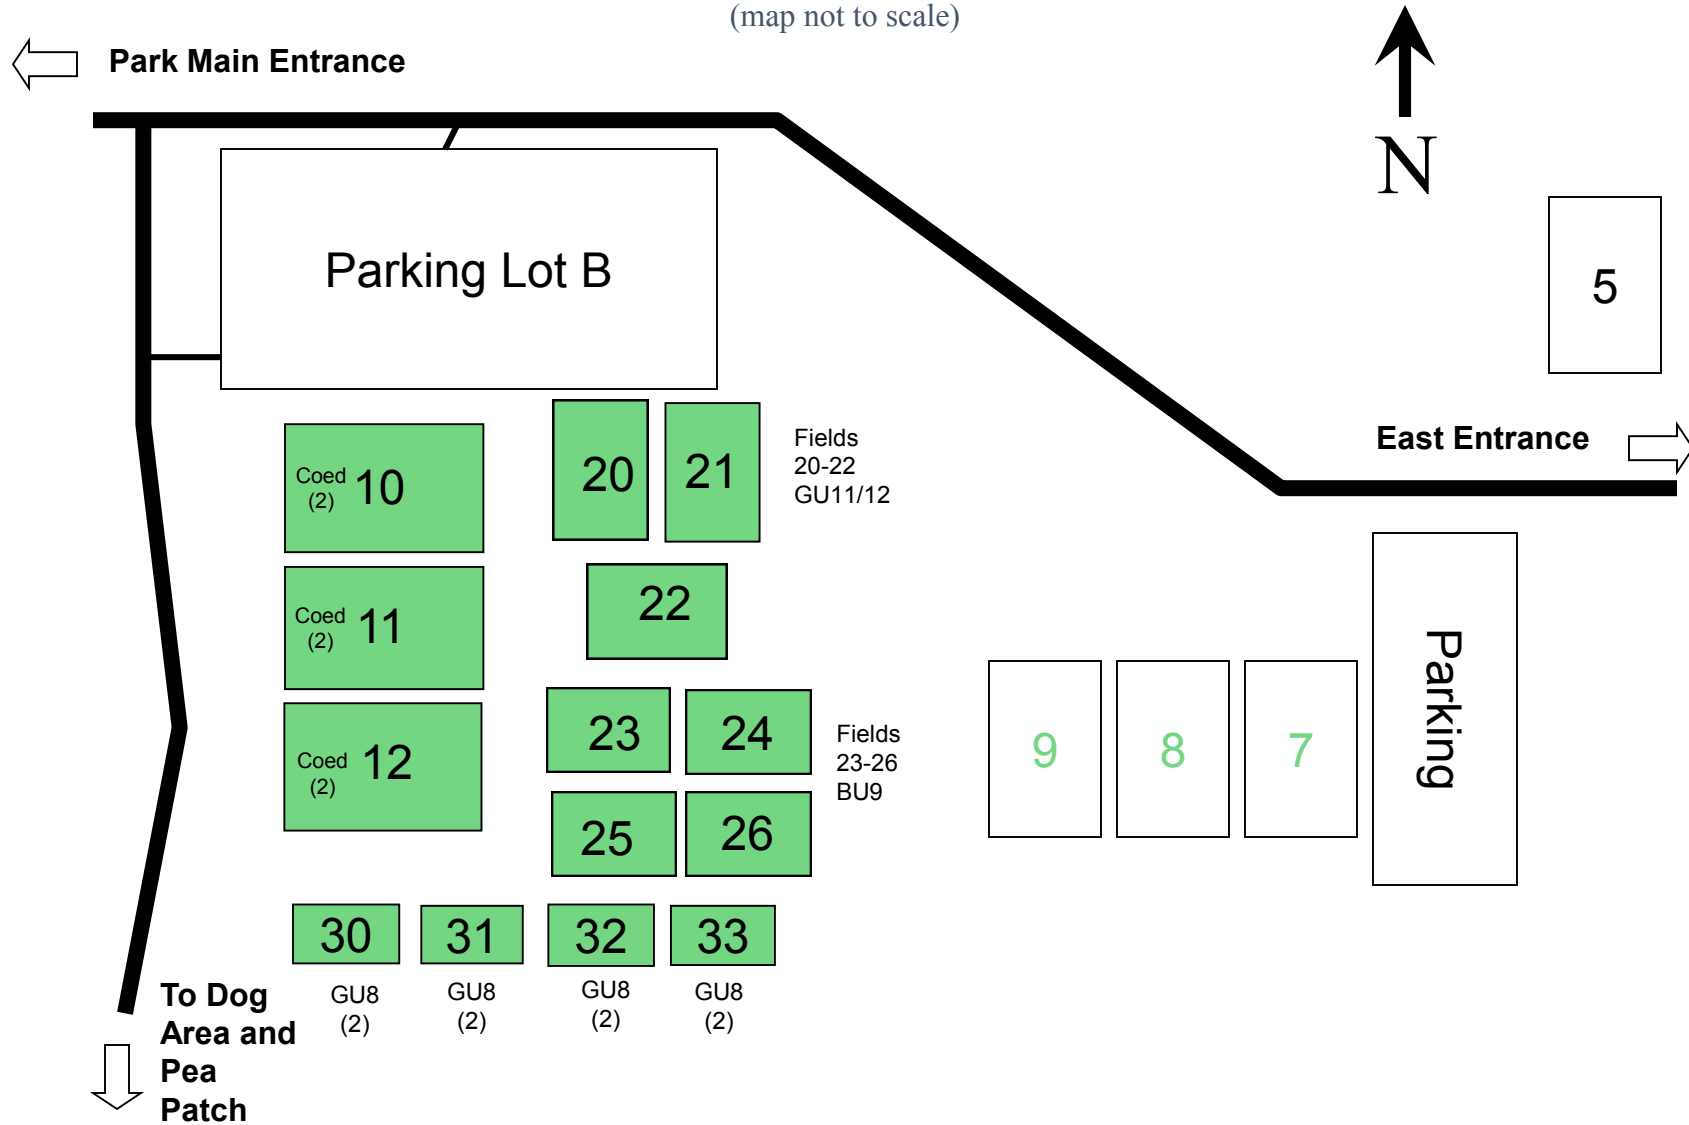

STP 2019 Marymoor Park - Meadow Field Layout

Monday/ Wednesday 6:15-7:15 pm

(map not to scale)