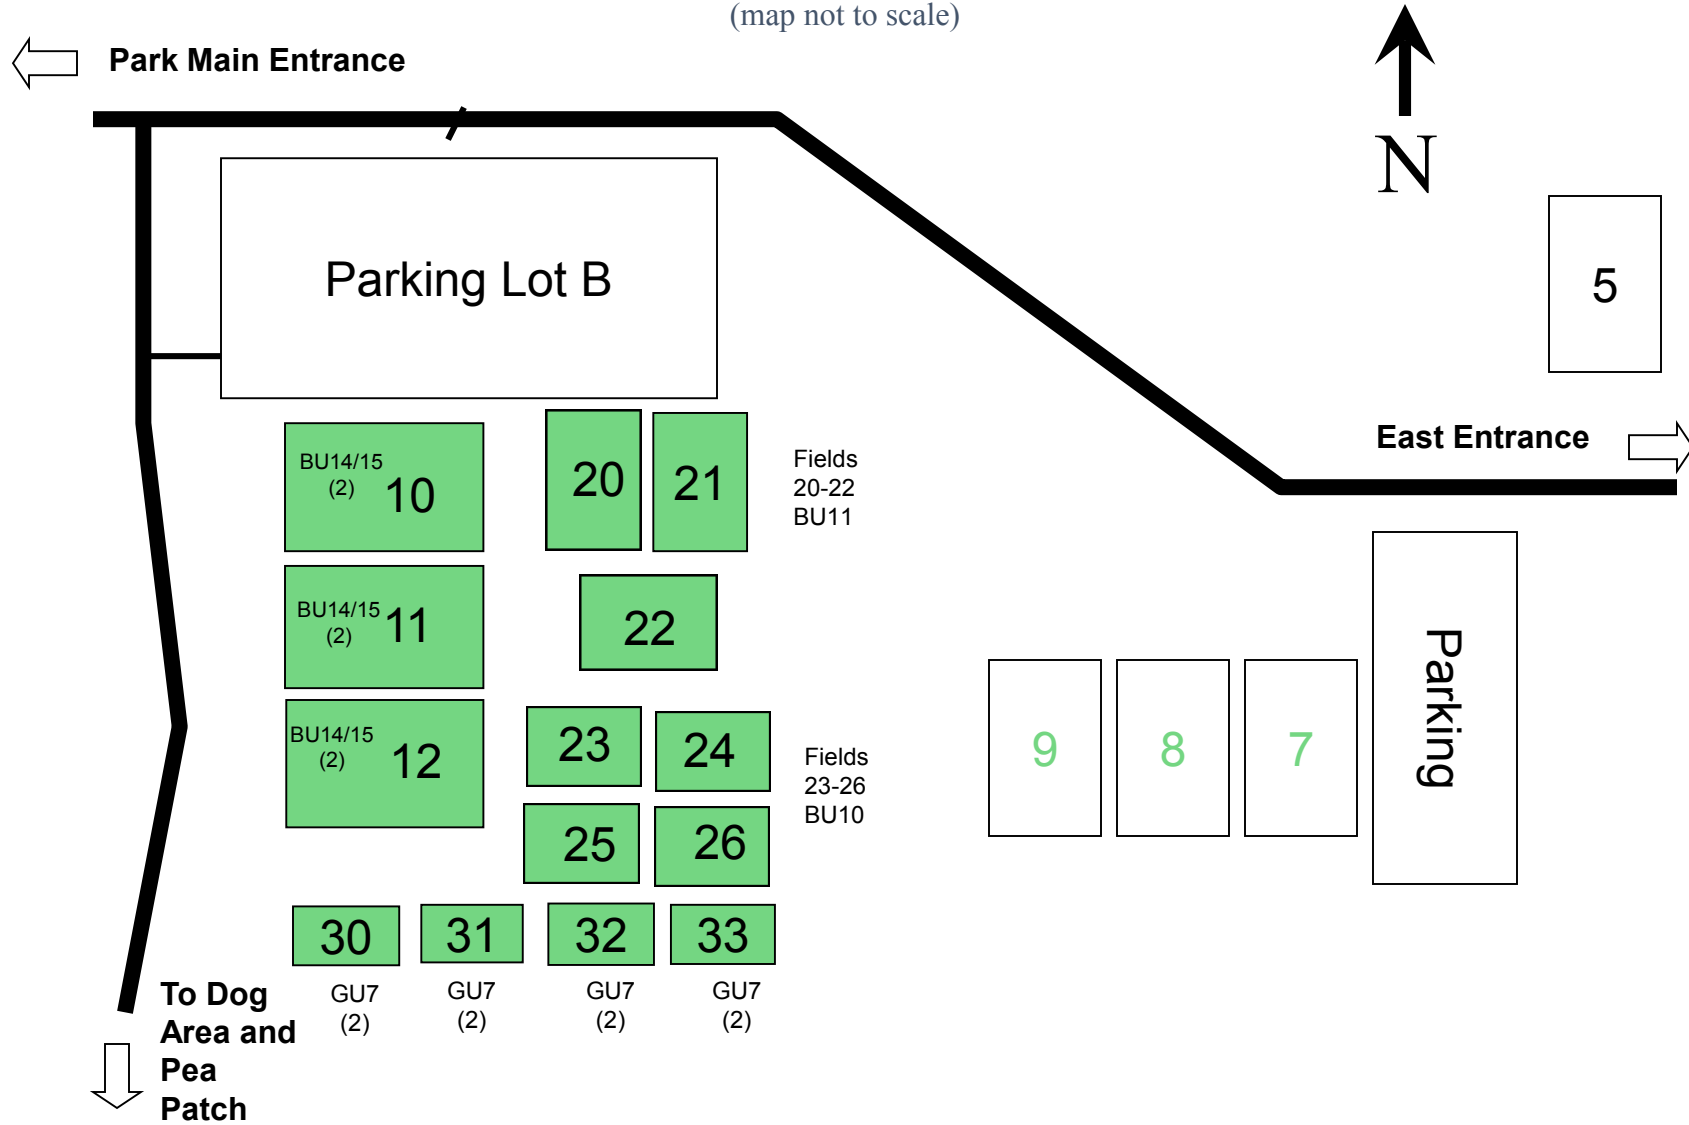

STP 2019 Marymoor Park - Meadow Field Layout

Monday/ Wednesday 5-6 pm

(map not to scale)